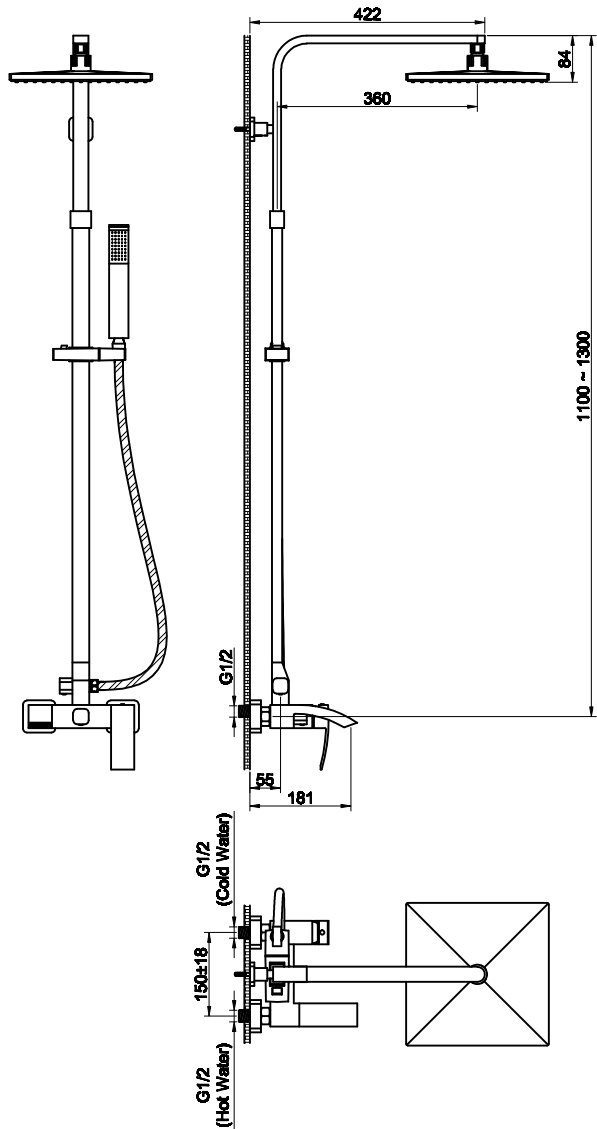

ZILVER[®]
Concetti Italiani

Water Genius!

Zilver Wave Open Shower Rod System Item Code : BSL8325

Basic information:

Bath Mixer Cartridge : 35 mm

Head Shower Rain 10" SS

Flexible Hose 175 mm

Chrome plating 0.2-0.3 micrometer

Nickel Plating 8-10 micrometer

Minimum pressure 0.1 mpa /14.5psi/ 1bar