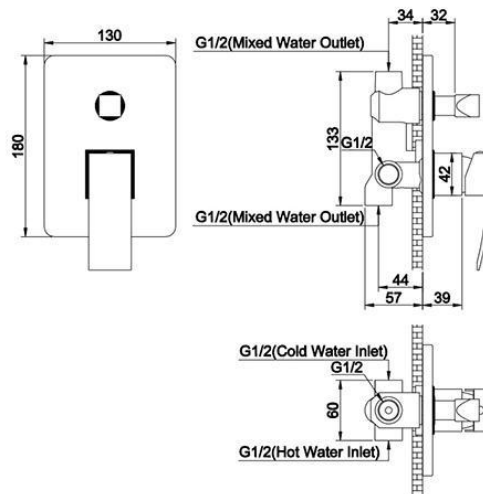

ZILVER
Concetti Italiani

Water Genius!

Zilver Wave Concealed Bath Mixer

Item Code : **BE705**

Basic information:

WAVE SINGLE LEVER CONCEALED BATH MIXER 1/2"

Zilver Wave concealed bath Mixer a practical range and can only be used with a concealed body which has to be separately purchased. It has a two way diverter for using with head shower and Bath spout.

- Cartridge : 35 mm Ceramic with Brass Stick inclusive of
- Metal Lever
- Manual Diverter: Bath/Shower
- ABS cover Plate
- Fixing Set
- Chrome plating 0.2-0.3 micrometer
- Nickel Plating 8-10 micrometer
- Minimum pressure 0.1 mpa /14.5psi/ 1bar