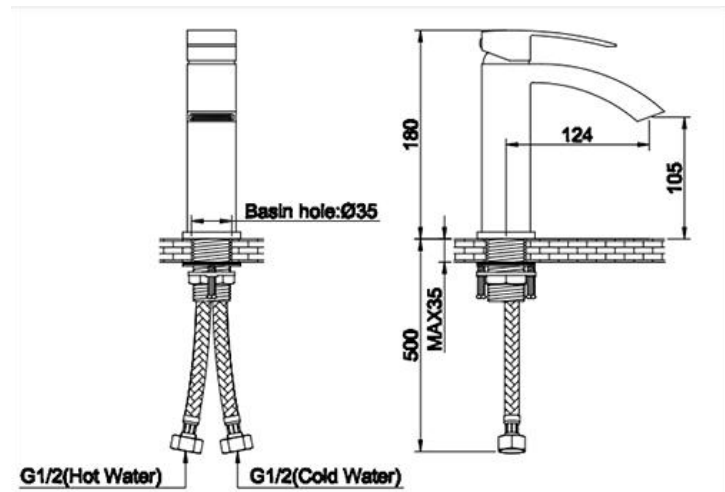

ZILVER[®]
Concetti Italiani

Water Genius!

Zilver Wave Basin Mixer Normal

Item Code : **BSB1284**

Basic information:

Zilver Istanbul combines ergonomics & emotional appeal in a compact form, excluding a unique feeling of sensuousness in the bathroom.

FEATURES

- For Single Hole Installation
- Cartridge : 35 mm Ceramic with Brass Stick inclusive of
- Flexible connection hoses with brass nuts
- Chrome plating 0.5 μm
- Nickel plating 14 μm
- Minimum pressure 0.1 mpa /14.5 psi/1 bar