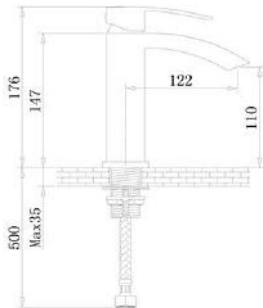

ZILVER®
Concetti Italiani

Water Genius!

Zilver Wave Basin Mixer Normal

Item Code : **BSB1284**

Basic information:

Zilver Istanbul combines ergonomics & emotional appeal in a compact form, excluding a unique feeling of sensuousness in the bathroom.

FEATURES

- For Single Hole Installation
- Cartridge : 35 mm Ceramic with Brass Stick inclusive of
- Flexible connection hoses with brass nuts
- Chrome plating 0.5 μm
- Nickel plating 14 μm
- Minimum pressure 0.1 mpa /14.5 psi/1 bar

www.zilver.co