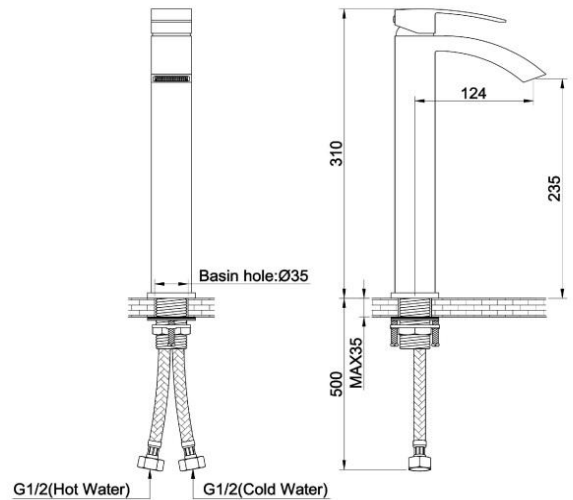

## Zilver Wave Basin Mixer Long Item Code : BSB1285

### Feature

- Flexible connection hoses with brass nuts
- Zinc alloy Handle
- Brass Body
- Chrome plating 0.2-0.3 micrometer
- Nickel Plating 8-10 micrometer
- Minimum pressure 0.1 mpa/ 14.5psi/ 1bar