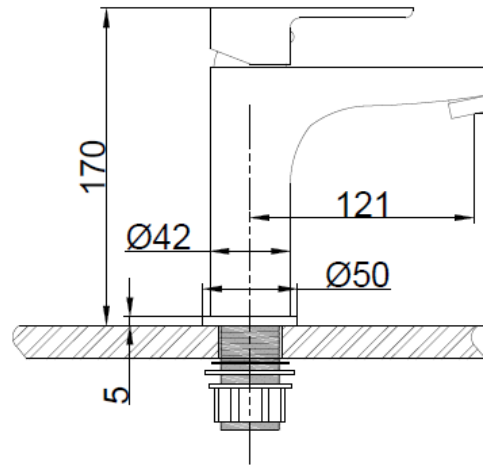

ZILVER[®]
Concetti Italiani

Water Genius!

Zilver Violin Normal Basin Mixer

Item Code: ZVIL1001 / ZVIL1001BK / ZVIL1001BG

Basic information:

For Single Hole Installation

Cartridge : 40 mm Ceramic with Brass Stick inclusive of Flexible Connection hoses with brass nuts

Aerator @2.2 gpm max. @60psi

Chrome plating 0.2-0.3 micrometer

Nickel Plating 8-10 micrometer

Minimum pressure 0.1 mpa /14.5psi/ 1bar