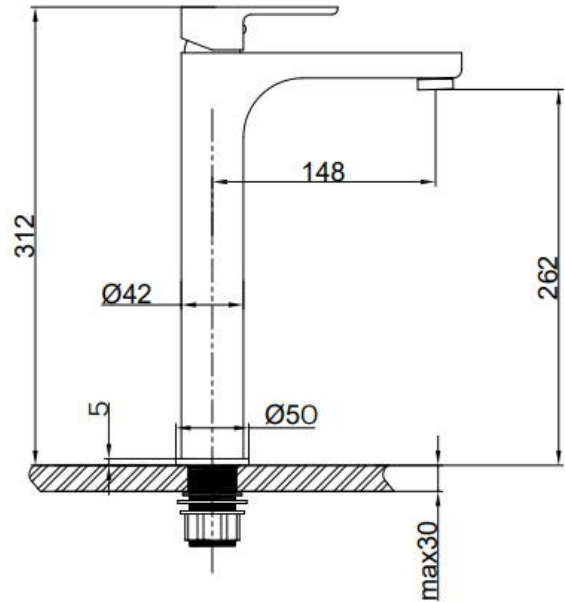

### Basic information:

Our new Violin series is here with conventional geometric shape and softer rounded edges made it a very versatile style.

For Single Hole Installation

Cartridge : 35 mm Ceramic with Brass Stick inclusive of Flexible Connection hoses with brass nuts

Aerator @2.2 gpm max. @60psi

Chrome plating 0.2-0.3 micrometer

Nickel Plating 8-10 micrometer

Minimum pressure 0.1 mpa /14.5psi/ 1bar