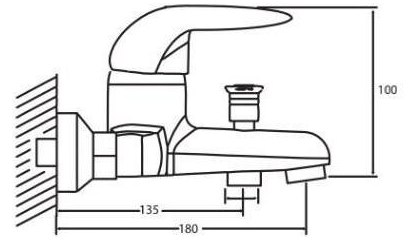

ZILVER
Concetti Italiani

Water Genius!

Zilver Value Bath Mixer

Item Code: MT80133, MT80133W

Basic information:

Zilver Value Single Lever Bath Mixer is part of the simple yet effective Value Single Lever range.

This tap boasts flowing lines and a polished chrome finish, it also offers a temperature guide to ensure you are getting your desired temperature.

Cartridge : 35 mm Ceramic with Brass Stick inclusive of

- S Union and cover plates
- Manual two way Diverter bath/ shower
- Aerator @2.2 gpm max. @60psi
- Chrome plating 0.2-0.3 micrometer
- Nickel Plating 8-10 micrometer
- Minimum pressure 0.1 mpa /14.5psi/ 1bar