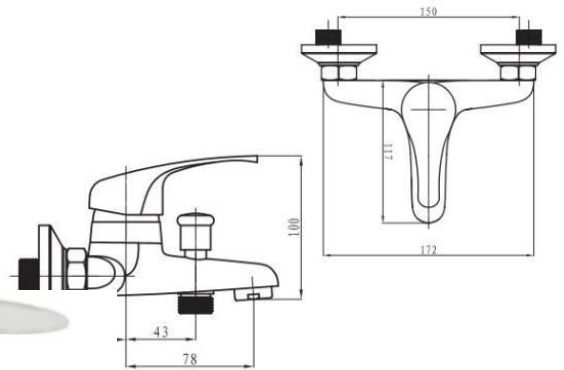

ZILVER
Concetti Italiani

Water Genius!

Zilver Value Bath Mixer

Item Code: MT80133, MT80133W

Basic information:

Zilver Value Single Lever Bath Mixer is part of the simple yet effective Value Single Lever range.

This tap boasts flowing lines and a polished chrome finish, it also offers a temperature guide to ensure you are getting your desired temperature.

Cartridge : 35 mm Ceramic with Brass Stick inclusive of

- S Union and cover plates
- Manual two way Diverter bath/ shower
- Aerator @2.2 gpm max. @60psi
- Chrome plating 0.2-0.3 micrometer
- Nickel Plating 8-10 micrometer
- Minimum pressure 0.1 mpa /14.5psi/ 1bar