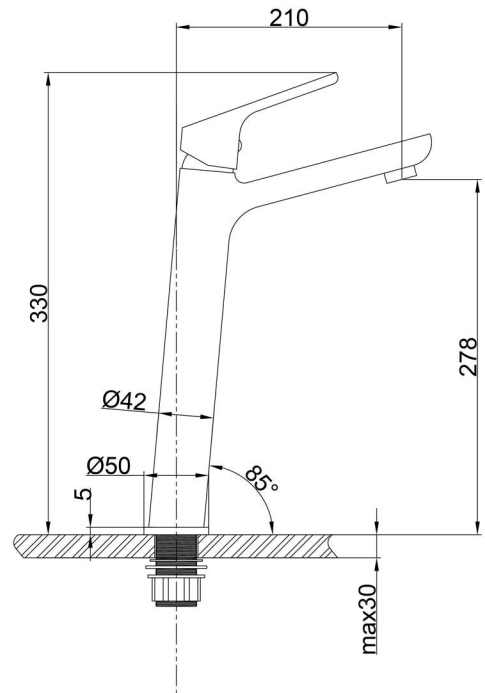

## Zilver Titan Basin Mixer - Long

Item Code: ZTTN100

Checkout our Beautiful Zilver Titan Basin Mixer Series for your Washroom and Kitchen Solution.

- Single Lever Basin Mixer 1/2"
- For Single Hole Installation
- 40 mm Ceramic with Brass Stick
- Chrome plating 0.2-0.3  $\mu\text{m}$
- Nickel plating 8-10  $\mu\text{m}$
- Minimum pressure 0.1 mpa /14.5psi/1bar