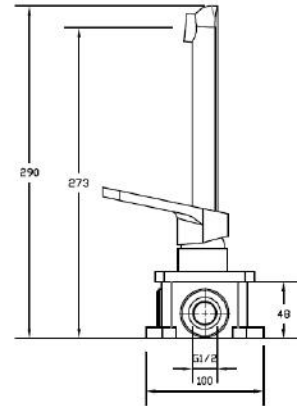

ZILVER[®]
Concetti Italiani

Water Genius!

Zilver Titan Wall Basin Mixer

Item Code: ZTTN300

Cartridge : 35 mm Ceramic with Brass Stick inclusive of Concealed Body

Aerator @2.2 gpm max. @60psi

Chrome plating 0.2-0.3 micrometer

Nickel Plating 8-10 micrometer

Minimum pressure 0.1 mpa /14.5psi/ 1bar