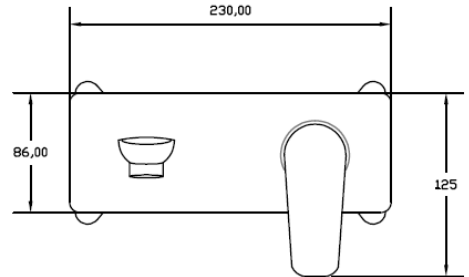

ZILVER[®]
Concetti Italiani

Water Genius!

Zilver Titan Wall Basin Mixer

Item Code: ZTTN300

Cartridge : 35 mm Ceramic with Brass Stick inclusive of Concealed Body

Aerator @2.2 gpm max. @60psi

Chrome plating 0.2-0.3 micrometer

Nickel Plating 8-10 micrometer

Minimum pressure 0.1 mpa /14.5psi/ 1bar