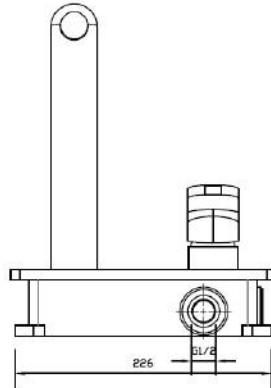

ZILVER[®]
Concetti Italiani

Water Genius!

Zilver Titan Wall Basin Mixer

Item Code: ZTTN300

Cartridge : 35 mm Ceramic with Brass Stick inclusive of Concealed Body

Aerator @2.2 gpm max. @60psi

Chrome plating 0.2-0.3 micrometer

Nickel Plating 8-10 micrometer

Minimum pressure 0.1 mpa /14.5psi/ 1bar