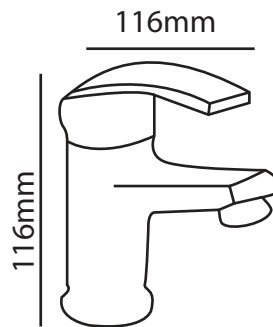

ZILVER[®]
Concetti Italiani

Water Genius!

Zilver Talia Basin Mixer Normal

Item Code : ZTLI1001

Description:

Checkout our Beautiful Zilver Talia Basin Mixer Series for your Washroom and Kitchen Solution.

- Single Lever Basin Mixer 1/2"
- For Single Hole Installation Cartridge :
- 40 mm Ceramic with Brass Stick
- inclusive of Flexible connection hoses
- with brass nuts
- Chrome plating 0.2-0.3 μm
- Nickel plating 8-10 μm
- Minimum pressure 0.1 mpa /14.5psi/1bar