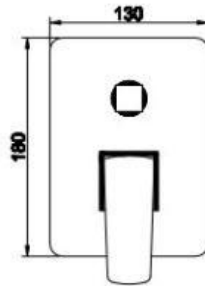

ZILVER
Concetti Italiani

Water Genius!

Zilver Stark Concealed Bath Mixer With Diverter

Item Code : **RG705**

Basic information:

Zilver Stark Single Lever Concealed Bath Mixer 1/2"

- Cartridge : 35mm Ceramic with Brass Stick
- Metal lever
- Manual Diverter : Bath/shower
- ABS cover plate
- Fixing Set
- Chrome plating 0.2-0.3 μ m
- Nickel plating 8- 10 μ m
- Minimum pressure 0.1 mpa /14.5psi/1bar