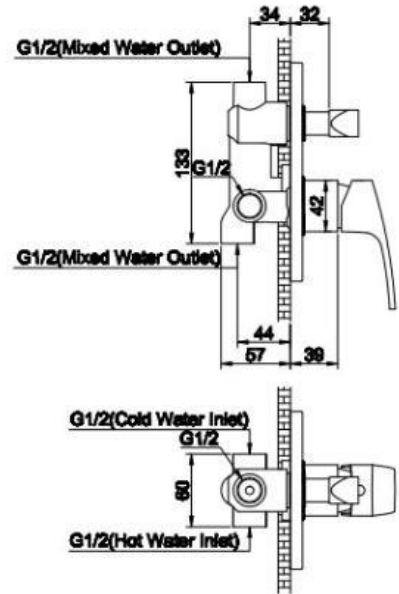

ZILVER
Concetti Italiani

Water Genius!

Zilver Stark Concealed Bath Mixer With Diverter

Item Code : **RG705**

Basic information:

Zilver Stark Single Lever Concealed Bath Mixer 1/2"

- Cartridge : 35mm Ceramic with Brass Stick
- Metal lever
- Manual Diverter : Bath/shower
- ABS cover plate
- Fixing Set
- Chrome plating 0.2-0.3 μ m
- Nickel plating 8- 10 μ m
- Minimum pressure 0.1 mpa /14.5psi/1bar