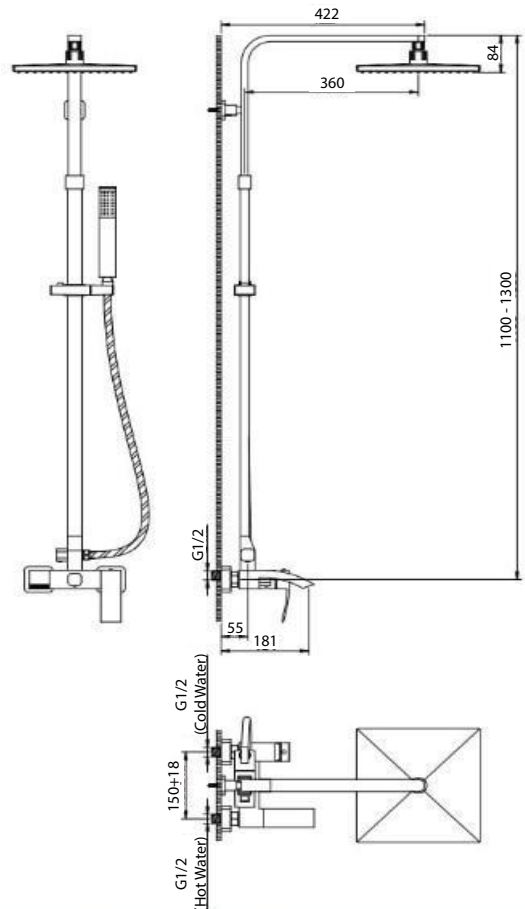

ZILVER[®]
Concetti Italiani

Water Genius!

Zilver Stark Bath Mixer with Open Shower Rod

Item Code : RG500

Basic information:

Stark series is a timeless design with innovative technology: neopearl aerator facilities energy and water saving approach to handle the valuable commodity water.

Features

- Cartridge : 35mm
- Bath Mixer
- Head shower Rain
- Hand shower with flexible chain
- Adjustable Open Rod (Telescopic Type)
- Chrome plating 0.2-0.3 μm
- Nickel plating 8-10 μm
- Minimum pressure 0.1 mpa /14.5psi/ 1bar