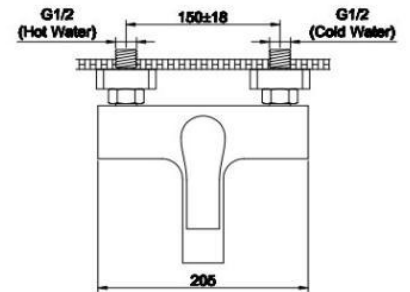

### Basic information:

- Brass body with Chrome, Nickel, plated
- Zinc lever with chrome plated
- 35mm ceramic cartridge
- Many other patterns and a full range of mixers available
- Grantee: 5 years