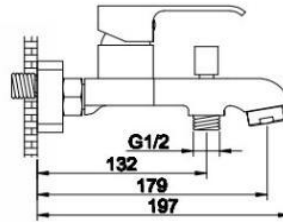

### Basic information:

- Brass body with Chrome, Nickel, plated
- Zinc lever with chrome plated
- 35mm ceramic cartridge
- Many other patterns and a full range of mixers available
- Grantee: 5 years