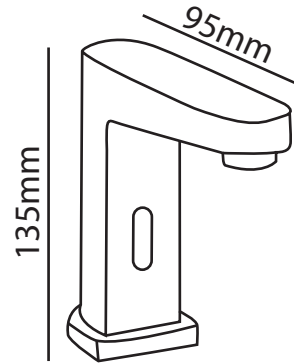

ZILVER
Concetti Italiani

Water Genius!

Zilver Sensor Tap Item Code : ZY9050

Description:

Zilver Infrared Automatic Basin Spout is truly modern with its innovative infrared technology. Fully hands-free operation via the built-in infrared sensor means that this spout provides an easy and hygienic wash on a daily basis. A strikingly curved angled design for this piece is not just a visual flourish but also ensures convenient placement so that simply placing your hands within the sensing range activates the water flow which also makes it water-efficient. It is constructed using best quality brass and finished in shiny chrome for a durable and sophisticated looking fitting.

SPECIFICATION

Product Standard EN 15091

Aerator Type M24X1 Male Threaded

Flow Rate 7.5 – 9 Lt / Min (3 Bar)

Operation Type Electronic and Sensor with Automatic Photocell Eyed

Spout Length 95 mm

Spout Height 135 mm

Water Connection Flex Dimension 1/2"

Max. Performance Temperature 80°C

Suggested Performance Temperature 60°C

Photocell Faucet Energy Feed System Electric (220V / 12V) and Battery (6V DC Lithium Cell)

Product Total Height 160 mm