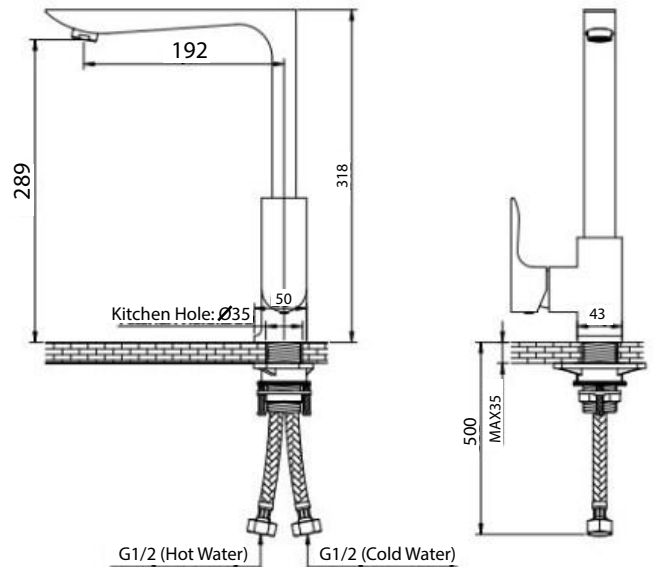

### Basic information:

For single hole installation

Cartridge: 35 mm Ceramic inclusive of

- Flexible connection hoses with brass nuts
- Faucet aerator
- Zinc alloy Handle
- Brass Body
- Chrome plating 0.2-0.3 micrometer
- Nickel Plating 8-10 micrometer
- Minimum pressure 0.1 mpa/ 14.5psi/ 1bar
- Available in Black and Orb Color