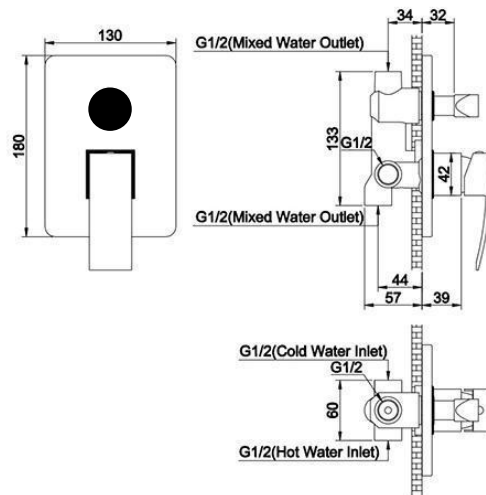

## Zilver Rio Concealed Expose Plate Bath Mixer

Item Code : **HD705**

#### Rio Expose Plate for Conc. Shower Mixer

Zilver Rio concealed bath Mixer a practical range and can only be used with a concealed body which has to be separately purchased.

It has a two way diverter for using with head shower and Bath spout.

- Chrome plating 0.2-0.3 $\mu$ m
- Nickel plating 8-10  $\mu$ m
- Without concealed body
- For final installation
- Conc. Body No. ZCB-01