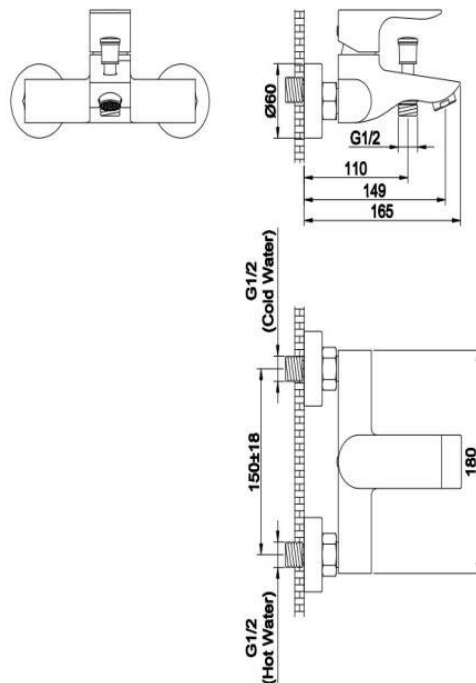

ZILVER
Concetti Italiani

Water Genius!

Zilver Rio Single Lever Bath Mixer

Item Code :HD200A

Description

RIO SINGLE LEVER BATH MIXER 1/2"

Zilver Rio Series Unorthodox curves with the finesse gives RIO a distinctive aura.

Cartridge : 40 mm Ceramic with Brass Stick inclusive of

Features

Manual two way Diverter bath/shower

S Union and cover plates

Aerator @2.2 gpm max. @60psi

Chrome plating 0.2-0.3 micrometer

Nickel Plating 8-10 micrometer

Minimum pressure 0.1 mpa /14.5psi/ 1bar

www.zilver.co