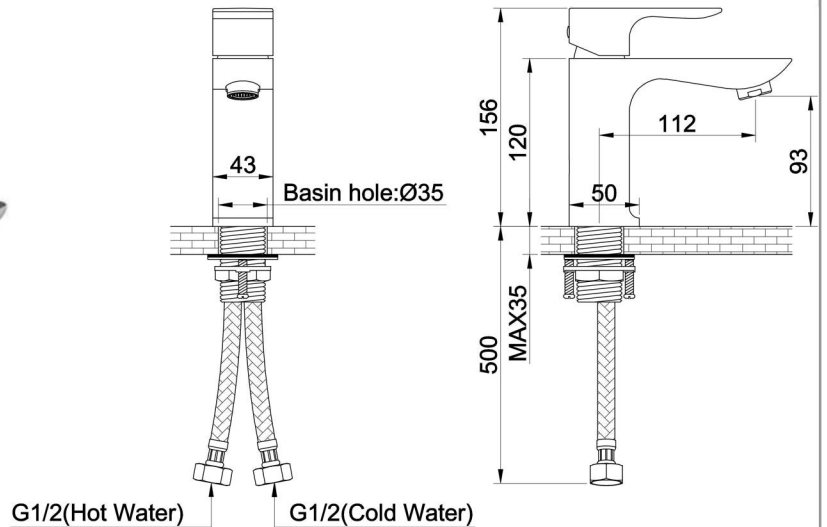

ZILVER[®]
Concetti Italiani

Water Genius!

Zilver Rio Single Lever Basin Mixer

Item Code : HD1001 , HD1001CHW ,
HD1001ORB , HD1001BK

Basic information:

Zilver Wave Series ,Slender and Majestically upright, its smooth finish gives it a royal feeling

Available In:

BK (Black) , ORB , CHW (Chrome White)

Feature:

- Flexible connection hoses with brass nuts
- Zinc alloy Handle
- Brass Body
- Chrome plating 0.2-0.3 micrometer
- Nickel Plating 8-10 micrometer
- Minimum pressure 0.1 mpa/ 14.5psi/ 1bar