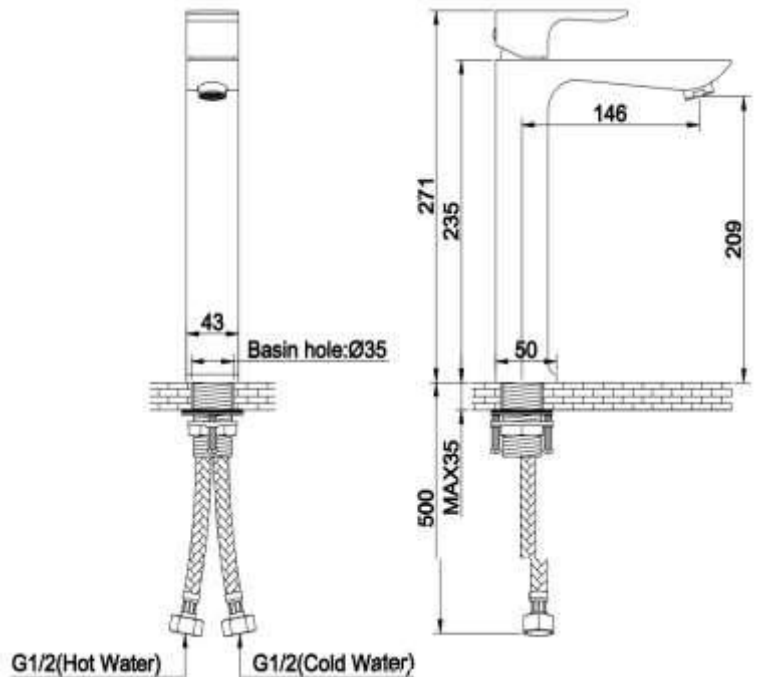

# Zilver Rio Long Basin Mixer 1/2"

Item Code :HD100

## Description

Unorthodox curves with the finesse gives Rio a distinctive aura  
For Single Hole Installation

## Features

- Cartridge : 35 mm Ceramic with Brass Stick inclusive of
- Flexible Connection hoses with brass nuts
- Aerator @2.2 gpm max. @60psi
- Chrome plating 0.2-0.3 micrometer
- Nickel Plating 8-10 micrometer
- Minimum pressure 0.1 mpa /14.5psi/ 1bar