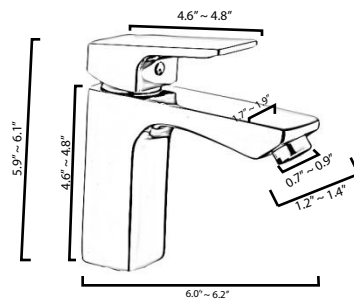

ZILVER[®]
Concetti Italiani

Water Genius!

Zilver Pyramid Single Lever Normal Basin Mixer

Item Code : ZPYD1001

Basic information: For Single Hole Installation

- Cartridge : 40 mm Ceramic with Brass Stick inclusive of
- Flexible Connection hoses with brass nuts
- Aerator @2.2 gpm max. @60psi
- Chrome plating 0.2-0.3 micrometer
- Nickel Plating 8-10 micrometer
- Minimum pressure 0.1 mpa /14.5psi/ 1bar