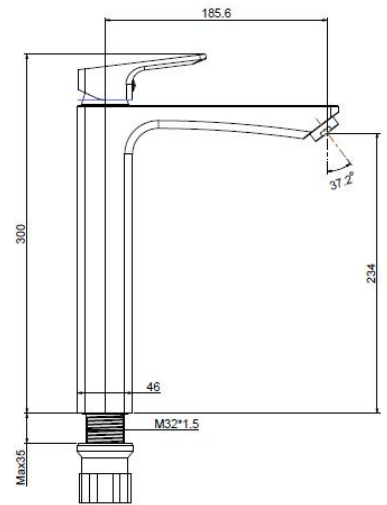

ZILVER
Concetti Italiani

Water Genius!

Zilver Pyramid LongBasin Mixer 1/2 Item Code : ZPYD100

Basic information:

Pyramid SINGLE LEVER LONG BASIN MIXER 1/2"

Unorthodox curves with the fines gives Rio a distinctive aura
For Single Hole Installation

- Cartridge : 35 mm Ceramic with Brass Stick inclusive of
- Flexible Connection hoses with brass nuts
- Aerator @2.2 gpm max. @60psi
- Chrome plating 0.2-0.3 micrometer
- Nickel Plating 8-10 micrometer
- Minimum pressure 0.1 mpa /14.5psi/ 1bar