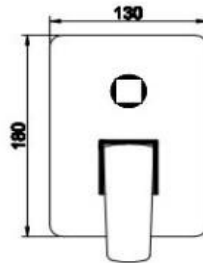

### Basic Information:

- Cartridge : 35mm Ceramic with Brass Stick
- Metal lever
- Manual Diverter : Bath/shower
- ABS cover plate
- Fixing Set
- Chrome plating 0.2-0.3 $\mu$ m
- Nickel plating 8- 10  $\mu$ m
- Minimum pressure 0.1 mpa /14.5psi/1bar