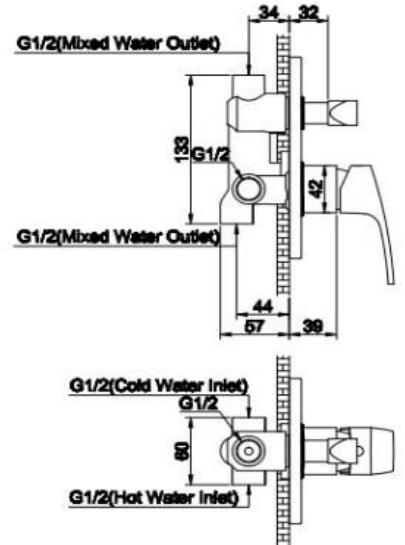

## ZilverKareConcealed Bath Mixer

Item Code : ZKAR705

### Basic Information:

- Cartridge : 35mm Ceramic with Brass Stick
- Metal lever
- Manual Diverter : Bath/shower
- ABS cover plate
- Fixing Set
- Chrome plating 0.2-0.3 $\mu$ m
- Nickel plating 8- 10  $\mu$ m
- Minimum pressure 0.1 mpa /14.5psi/1bar