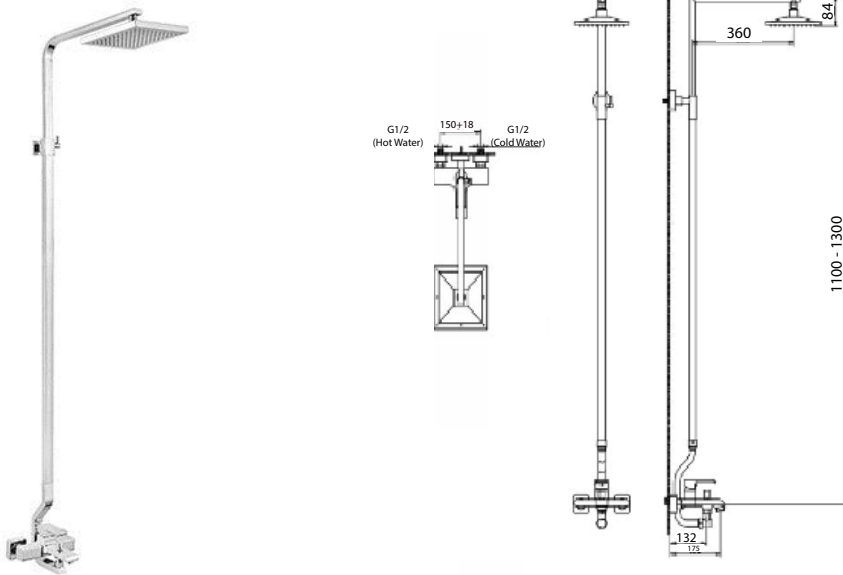

ZILVER
Concetti Italiani

Water Genius!

Zilver Kare Bath Mixer With Open Shower Item Code : ZKAR500

Basic information:

Zilver Kare Bath Mixer With Open Shower Rod+HeadShower

This is a very well designed and styled bath mixer, its ultra modern and sleek style is timeless. it is very well made with great material for long lasting use, it has excellent quality chrome finish and brass construction. The design of the body is simple yet elegant, the pin lever handle is ergonomically designed for the ease of daily use. This great basin mixer will for sure complement any bathroom renovations.

- Cartridge : 35mm
- Bath Mixer
- Head shower Rain
- Adjustable Open Rod (Telescopic Type)
- Chrome plating 0.2-0.3 μm
- Nickel plating 8-10 μm
- Minimum pressure 0.1 mpa /14.5psi/ 1bar