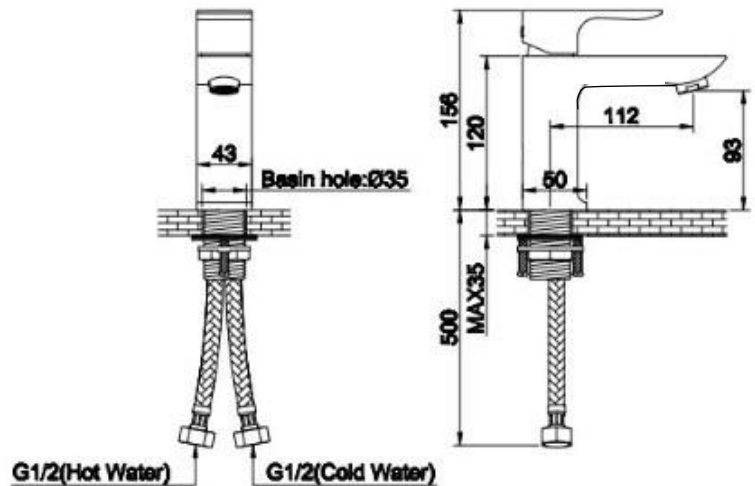

## Zilver Kare Basin Mixer Item Code : ZKAR1001

### FEATURES

- Cartridge : 35mm Ceramic
- inclusive of Flexible connection hoses with brass nuts
- Chrome plating 0.5  $\mu\text{m}$
- Nickel plating 14  $\mu\text{m}$
- Minimum pressure 0.1 mpa /14.5psi/1ba