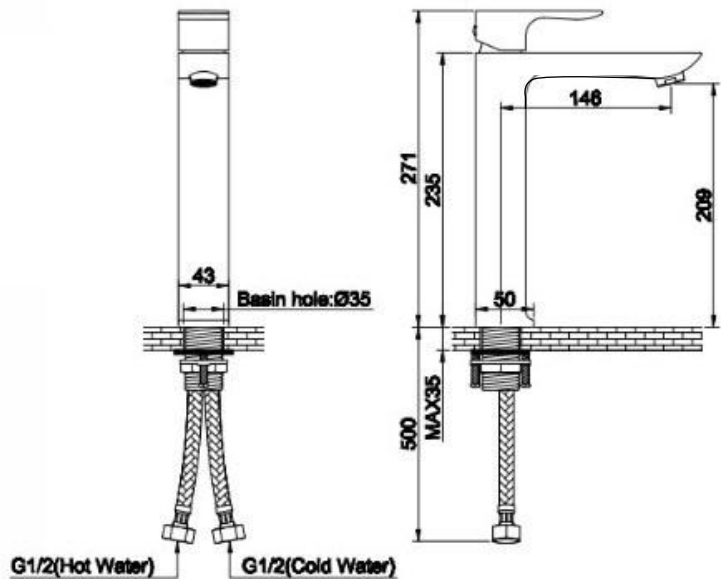

ZILVER[®]
Concetti Italiani

Water Genius!

Zilver Kare Basin Mixer Long Item Code : ZKAR100

Basic information:

This is a very well designed and styled basin mixer, its ultra modern and sleek style is timeless. It is very well made with great material for long lasting use, it has excellent quality chrome finish and brass construction. The design of the body is simple yet elegant, the pin lever handle is ergonomically designed for the ease of daily use. This great basin mixer will for sure complement any bathroom renovations.

This basin has a five star water rating . the warranty is 5 years for your peace of mind.

FEATURES

- Cartridge : 35mm Ceramic
- inclusive of Flexible connection hoses with brass nuts
- Chrome plating 0.5 μm
- Nickel plating 14 μm
- Minimum pressure 0.1 mpa /14.5psi/1ba