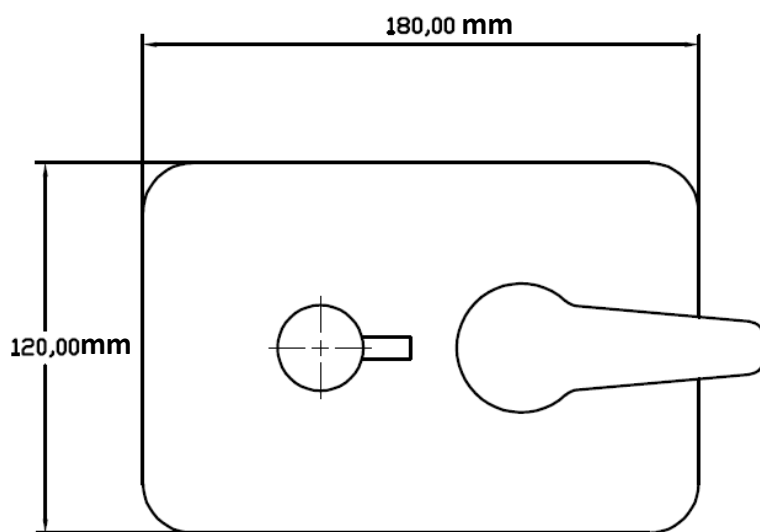

ZILVER[®]
Concetti Italiani

Water Genius!

Zilver Fludo Bath Expose Plate

Item Code : **ZFLD705T**

Basic information:

Fludo Series There is one art, no more, no less. Fludo is simply lucid with soft edges and curves that define the simplicity with elegance

- Chrome plating
- Fludo Expose Plate for Conc. Bath
- Chrome plating 0.5 μm
- Nickel plating 14 μm
- Without concealed body
- For final installation Conc. Body No. ZCB-01