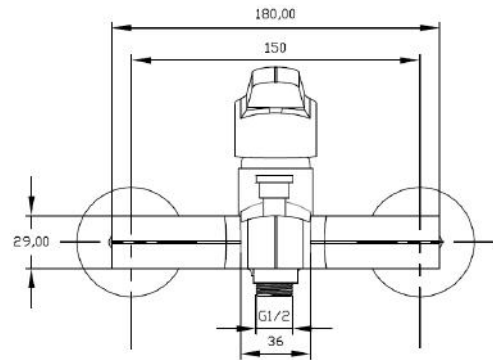

ZILVER[®]
Concetti Italiani

Water Genius!

Zilver Fludo Bath Mixer

Item Code : **ZFLD200**

Description

Fuldo Bath Mixer

Single lever bath Mixer 1/2"

Cartridge : 35mm Ceramic
inclusive of

S Union & cover plates

Manual two way Diverter

Bath/shower in 1/2" outlet

Chrome plating 0.5 µm

Nickel plating 14 µm

Minimum pressure 0.1 mpa /14.5psi/1bar

www.zilver.co

Made In Turkey