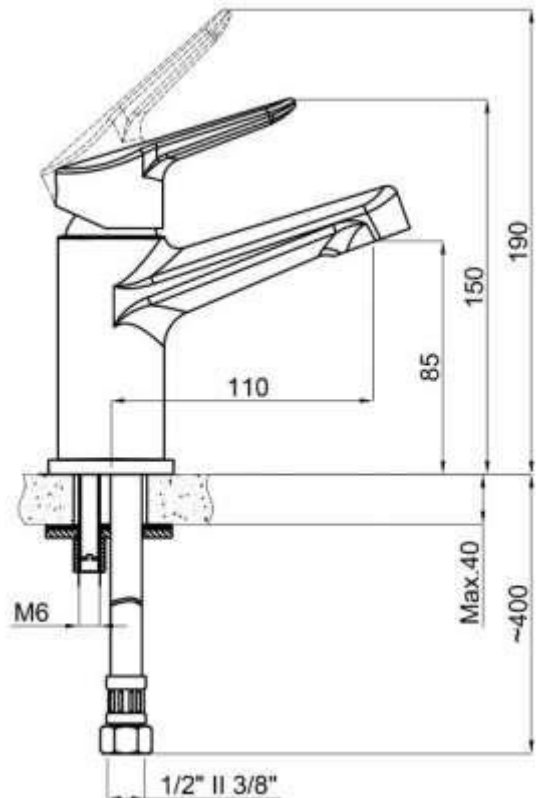

ZILVER
Concetti Italiani

Water Genius!

Zilver Fludo Basin Mixer

Item Code : **ZFLD1001**

Description

Zilver Fludo Series There is one art, no more, no less. Fludo is simply lucid with soft edges and curves that define the simplicity with elegance.

FEATURES

- Cartridge : 35mm Ceramic
- inclusive of Flexible connection hoses with brass nuts
- Chrome plating 0.5 μm
- Nickel plating 14 μm
- Minimum pressure 0.1 mpa /14.5psi/1bar

www.zilver.co

Made In Turkey