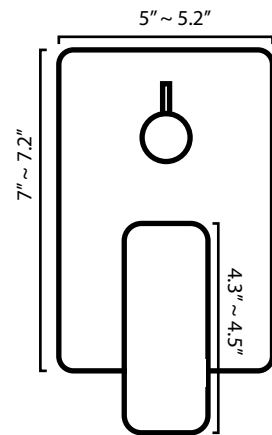

ZILVER®
Concetti Italiani

Water Genius!

Zilver Pyramid Concealed Bath Expose Item Code : ZPYD705

Basic information:

Zilver Pyramid Series is one of the class in our product line. The product is offered with the natural look and offered at a very attractive price.

- Item include: Diverter, Handle Controlled, Expose Plate
- Made of: Brass Made
- Wall Mount Installation Type