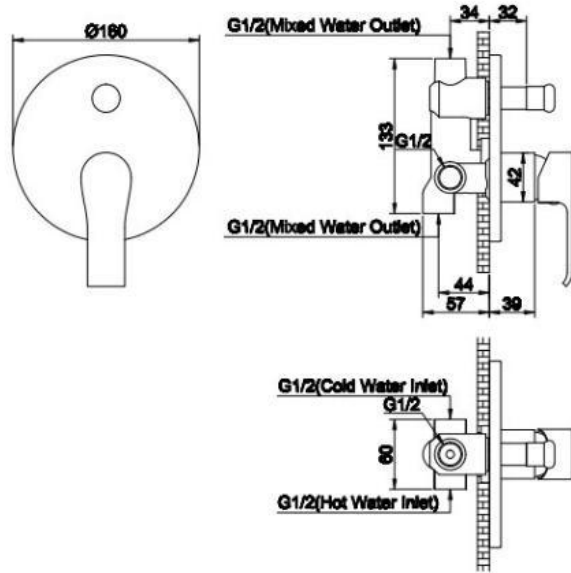

ZILVER
Concetti Italiani

Water Genius!

Zilver Econeue Concealed Bath Expose Part Item Code : ECO705

Basic information:

Zilver Econeue , Conventional geometrical shape with soft edges makes it versatile style.

- Econeue Shower Mixer Single lever shower mixer 1/2"
- Cartridge : 40 mm Ceramic with Brass Stick
- inclusive of S Union & cover plates
- Chrome plating 0.2-0.3 μm
- Nickel plating 8-10 μm
- Minimum pressure 0.1 mpa /14.5psi/1bar