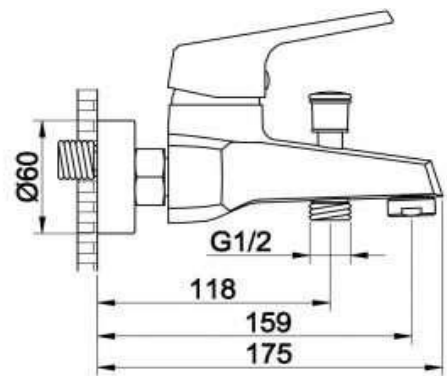

ZILVER
Concetti Italiani

Water Genius!

Zilver Econeue Bath Mixer

Item Code : **ED309N**

Description

Econeue Single lever bath mixer 1/2"

Cartridge : 40 mm Ceramic with Brass Stick
inclusive of S Union & cover plates

Chrome plating 0.2-0.3 μm

Nickel plating 8-10 μm

Minimum pressure 0.1 mpa /14.5psi/1bar

www.zilver.co