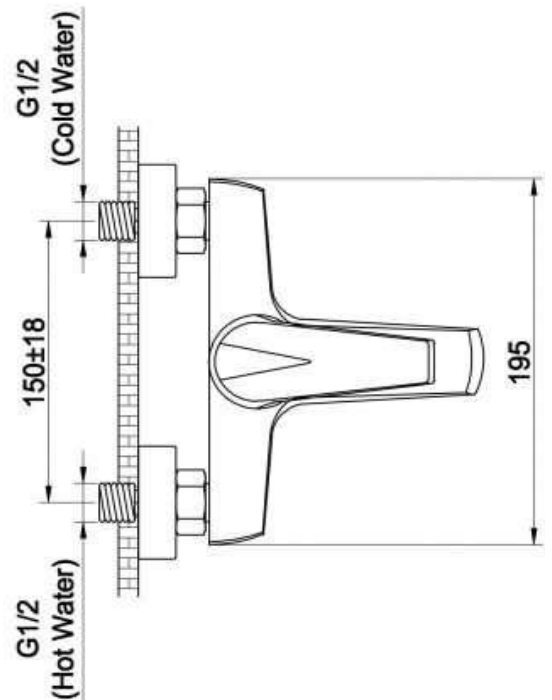

ZILVER
Concetti Italiani

Water Genius!

Zilver Econeue Bath Mixer

Item Code : **ED309N**

Description

Econeue Single lever bath mixer 1/2"

Cartridge : 40 mm Ceramic with Brass Stick
inclusive of S Union & cover plates

Chrome plating 0.2-0.3 μm

Nickel plating 8-10 μm

Minimum pressure 0.1 mpa /14.5psi/1bar

www.zilver.co