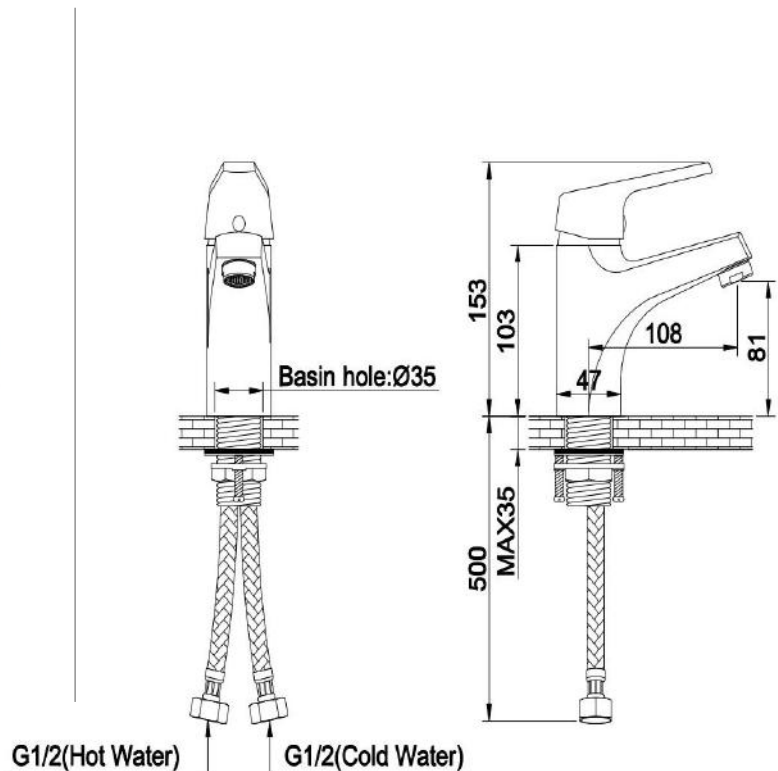

ZILVER
Concetti Italiani

Water Genius!

Zilver Econeue Basin Mixer

Item Code ED109N

Zilver Econeue Basin Mixer

Zilver Econeue Series is one of the class in our product line. the product is offered with the natural look and offered at a very attractive price.

For Single Hole Installation

Cartridge : 35 mm Ceramic with Brass Stick inclusive of Flexible Connection hoses with brass nuts

Aerator @2.2 gpm max. @60psi

Chrome plating 0.2-0.3 micrometer

Nickel Plating 8-10 micrometer

Minimum pressure 0.1 mpa /14.5psi/ 1bar

www.zilver.co