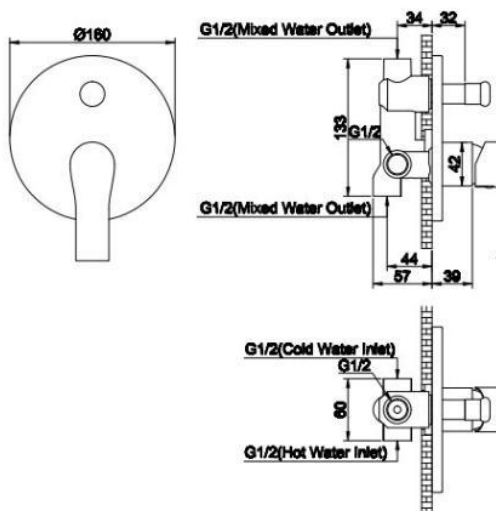

## Zilver EcoLoop Concealed Bath Expose part Item Code : ECL705

### Basic information:

Zilver EcoLoop Series is one of the class in our product line. The product is offered with the natural look and offered at a very attractive price.

Item include:

- Diverter
- Handle Controlled
- Expose Plate
- Made of: Brass Made
- Wall Mount Installation Type
- Concealed body : ZCONB05