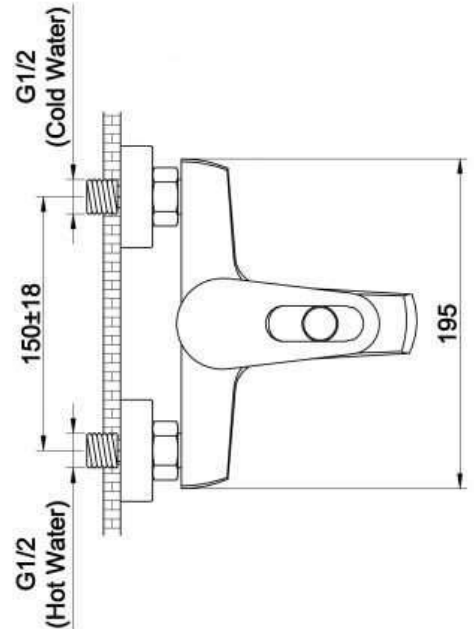

ZILVER
Concetti Italiani

Water Genius!

Zilver EcoLoop Bath Mixer

Item Code : **ED319N**

Description

Zilver EcoLoop Bath

- Single lever bath Mixer 1/2"
- Cartridge : 40 mm Ceramic with Brass Stick
- S Union & cover plates
- Manual two way Diverter
- Bath/shower in 1/2" outlet
- Chrome plating 0.2-0.3 µm
- Nickel plating 8-10 µm
- Minimum pressure 0.1 mpa /14.5psi/1bar