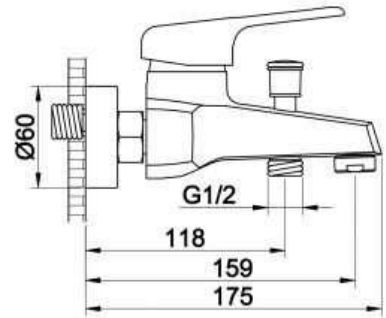

ZILVER
Concetti Italiani

Water Genius!

Zilver EcoLoop Bath Mixer

Item Code : **ED319N**

Description

Zilver EcoLoop Bath

- Single lever bath Mixer 1/2"
- Cartridge : 40 mm Ceramic with Brass Stick
- S Union & cover plates
- Manual two way Diverter
- Bath/shower in 1/2" outlet
- Chrome plating 0.2-0.3 µm
- Nickel plating 8-10 µm
- Minimum pressure 0.1 mpa /14.5psi/1bar