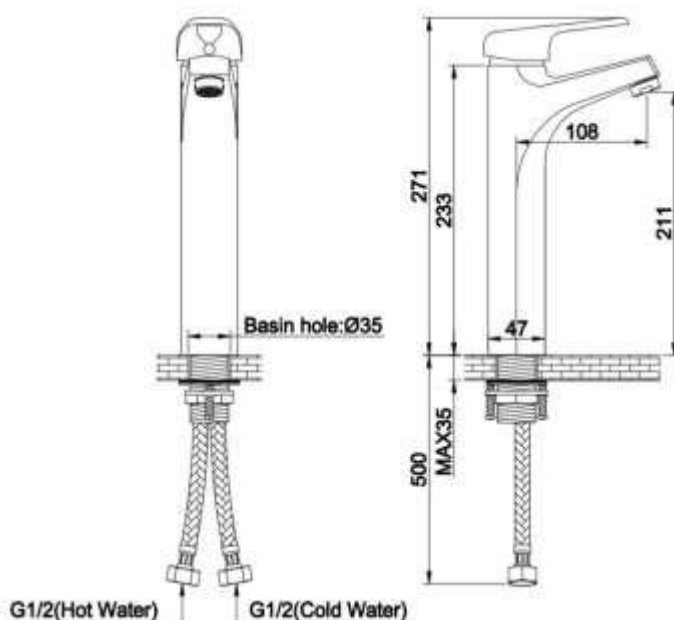

ZILVER
Concetti Italiani

Water Genius!

Zilver Ecoloop Single Lever Long Basin Mixer 1/2"

Item Code :ED119L

ECOLOOP SINGLE LEVER LONG BASIN MIXER 1/2"

For Single Hole Installation.

Features

- Cartridge : 35 mm Ceramic with Brass Stick inclusive of
- Flexible Connection hoses with brass nuts
- Aerator @2.2 gpm max. @60psi
- Chrome plating 0.2-0.3 micrometer
- Nickel Plating 8-10 micrometer
- Minimum pressure 0.1 mpa /14.5psi/ 1bar