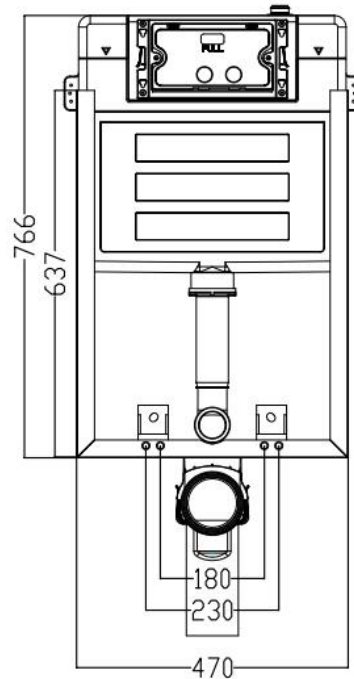

ZILVER[®]
Concetti Italiani

Water Genius!

Zilver Concealed Flush Tank with Frame

Item Code : ZDR005

Description: Zilver flush toilet systems for wall-hung toilets are for the modern bathroom design, Also known as a concealed cistern, each in-wall flush toilet tank is leak-tested before shipment. Dual flush system and accompanied with fixing sets and inlet outlet pipes. Standard flush volume is 1.6 gallons (6 liters) & 0.8 gallons (3 liters) for liquids.

Features:

- Two dual-flush configurations available:
- 1.6 / 0.8 GPF
- 1.28 / 0.8 GPF
- Compatible with Any Wall hung Toilet
- Front actuation
- Heavy Metal Frame
- Inclusive of Fixing sets, inlet/outlet pipes