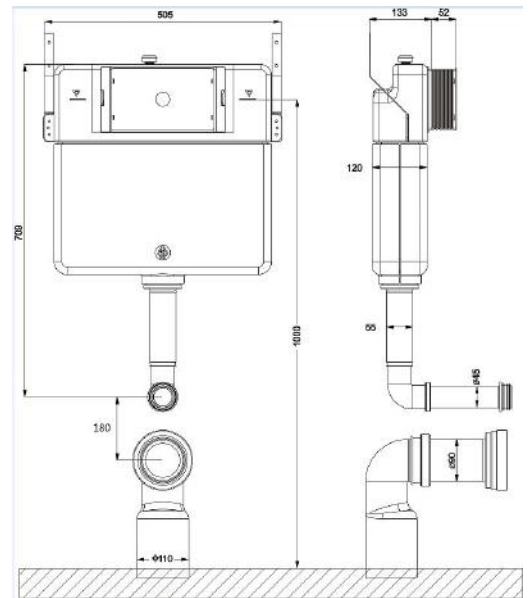

ZILVER[®]
Concetti Italiani

Water Genius!

Zilver Concealed flush tank

Item Code: ZDR001

Description

The Zilver flushing cistern concealed is a great choice if you are looking for a concealed cistern. The concealed cistern tank is much sought after as it takes up less space, against the traditional cistern tanks. With dual flush and start/stop option, it is easy to use. With a 6-9 litre adjustable capacity, it is one of the most sought after. this cistern to incorporate with Zilver wall hung or other wall hung closets.

Features

ABS Push-Button

Dual-Flush

Water-Saving Adjustable Full/Half Flush Volumes

6Ltr Cistern

www.zilver.co