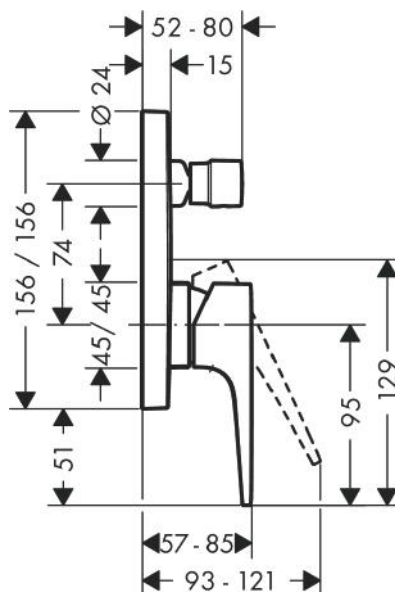

ZILVER
Concetti Italiani

Water Genius!

Zilver Cliff Expose Plate with Body

Item Code: ZCLF805

Basic information:

Single Lever

Concealed Bath Mixer 1/2"

Cartridge: 35mm Ceramic with Brass Stick inclusive.

Feature:

Metal lever With Body

Manual Diverter: Bath/Shower

ABS cover plate

Fixing Set

Chrome plating 0.2-0.3 μ m

Nickel plating 8-10 μ m

Minimum pressure 0.1mpa/14.5psi,1bar