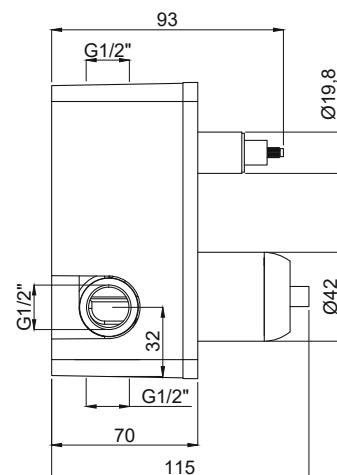

ZILVER
Concetti Italiani

Water Genius!

Zilver Cliff Expose Plate with Body

Item Code: ZCLF805

Basic information:

Single Lever

Concealed Bath Mixer 1/2"

Cartridge: 35mm Ceramic with Brass Stick inclusive.

Feature:

Metal lever With Body

Manual Diverter: Bath/Shower

ABS cover plate

Fixing Set

Chrome plating 0.2-0.3 μ m

Nickel plating 8-10 μ m

Minimum pressure 0.1mpa/14.5psi,1bar