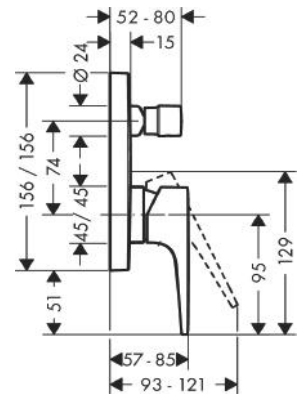

ZILVER
Concetti Italiani

Water Genius!

Zilver Cliff Concealed Plate With Body + Head Shower + SH Rod + Spout

Item Code: ZCLF809MB + ZCLF809BG

Cliff Cone Plate With Body

Feature:

- Metal lever With Body
- Manual Diverter: Bath/Shower
- ABS cover plate
- Fixing Set
- Brush Gold plating 0.2-0.3µm
- Nickel plating 8-10µm
- Minimum pressure 0.1mpa/14.5psi, 1bar

BRASS SHOWER ROD

Feature:

Stylish and Modern, Zilver shower rod made of brass with Strong cover plate

Available size

- ZSR12- 300mm (12 inches) x 1/2" x 1/2"

ZUFO Square SS Rain Shower

Features

- Polished finish
- 2 mm thickness
- Low pressure workable
- Zufo 01: Size 200 mm (8" dia)

Bath Spout

Features

- For Single Hole Installation
- Nickel Plating 8-10 micrometer
- Aerator @2.2 gpm max. @60psi
- Cartridge : 35 mm Ceramic inclusive of
- Flexible Connection hoses with brass nuts
- Aerator @2.2 gpm max. @60psi
- Brush Gold plating 0.2-0.3 micrometer
- Minimum pressure 0.1 mpa /14.5psi/ 1bar