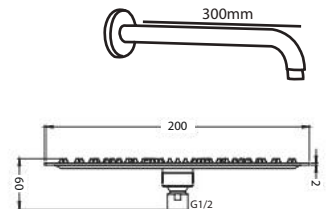

ZILVER
Concetti Italiani

Water Genius!

Zilver Cliff Concealed Plate With Body + Head Shower + SH Rod + Spout

Item Code: ZCLF809MB + ZCLF809BG

Cliff Cone Plate With Body

Feature:

- Metal lever With Body
- Manual Diverter: Bath/Shower
- ABS cover plate
- Fixing Set
- Brush Gold plating 0.2-0.3µm
- Nickel plating 8-10µm
- Minimum pressure 0.1mpa/14.5psi, 1bar

BRASS SHOWER ROD

Feature:

Stylish and Modern, Zilver shower rod made of brass with Strong cover plate

Available size

- ZSR12- 300mm (12 inches) x 1/2" x 1/2"

ZUFO Square SS Rain Shower

Features

- Polished finish
- 2 mm thickness
- Low pressure workable
- Zufo 01: Size 200 mm (8" dia)

Bath Spout

Features

- For Single Hole Installation
- Nickel Plating 8-10 micrometer
- Aerator @2.2 gpm max. @60psi
- Cartridge : 35 mm Ceramic inclusive of
- Flexible Connection hoses with brass nuts
- Aerator @2.2 gpm max. @60psi
- Brush Gold plating 0.2-0.3 micrometer
- Minimum pressure 0.1 mpa /14.5psi/ 1bar