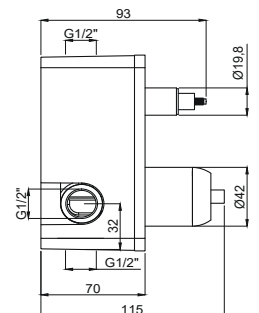

ZILVER
Concetti Italiani

Water Genius!

Zilver Cliff Concealed Plate With Body + Head Shower + SH Rod + Spout

Item Code: ZCLF809MB + ZCLF809BG

Cliff Cone Plate With Body

Feature:

- Metal lever With Body
- Manual Diverter: Bath/Shower
- ABS cover plate
- Fixing Set
- Brush Gold plating 0.2-0.3µm
- Nickel plating 8-10µm
- Minimum pressure 0.1mpa/14.5psi, 1bar

BRASS SHOWER ROD

Feature:

Stylish and Modern, Zilver shower rod made of brass with Strong cover plate

Available size

- ZSR12- 300mm (12 inches) x 1/2" x 1/2"

ZUFO Square SS Rain Shower

Features

- Polished finish
- 2 mm thickness
- Low pressure workable
- Zufo 01: Size 200 mm (8" dia)

Bath Spout

Features

- For Single Hole Installation
- Nickel Plating 8-10 micrometer
- Aerator @2.2 gpm max. @60psi
- Cartridge : 35 mm Ceramic inclusive of
- Flexible Connection hoses with brass nuts
- Aerator @2.2 gpm max. @60psi
- Brush Gold plating 0.2-0.3 micrometer
- Minimum pressure 0.1 mpa /14.5psi/ 1bar