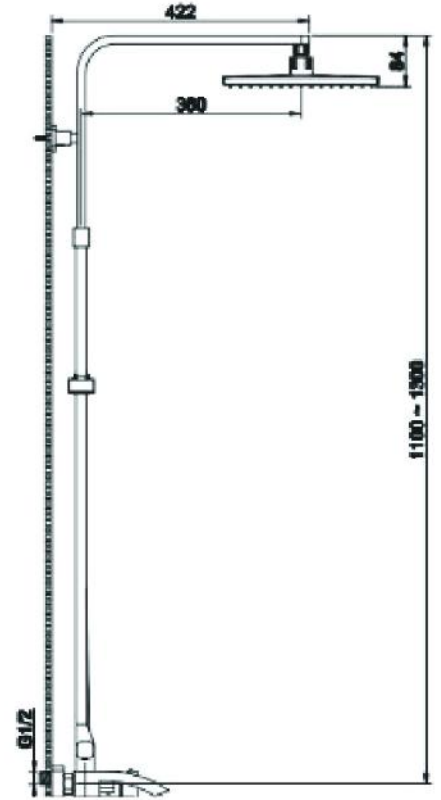

ZILVER[®]
Concetti Italiani

Water Genius!

Zilver Cliff Bath Mixer With Open Shower Rod & Rain Shower

Item Code: ZCLF500, ZCLF500MB
ZCLF500BG

■ Matt Black

■ Brush Gold

FEATURES :

Cartridge : 35mm Ceramic

Inclusive of

S Union & cover plates

Manual two way Diverter

Bath /Shower in 1/2" outlet

Head shower 8"

Telescopic Rod

Chrome plating 0.5 um

Nickel plating 14um