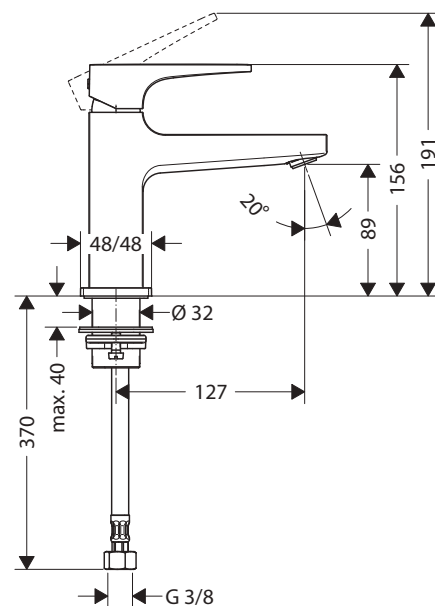

ZILVER®
Concetti Italiani

Water Genius!

Zilver Cliff Basin Mixer Normal

Item Code: ZCLF1001

■ Matt Black

■ Brush Gold

Basic information:

Zilver Cliff Series ,Slender and Majestically upright, its smooth finish gives it a royal feeling

Available In:

Matt Black (MBK) + Brush Gold (BG)

Feature:

- Flexible connection hoses with brass nuts
- Zinc alloy Handle
- Brass Body
- Chrome plating 0.2-0.3 micrometer
- Nickel Plating 8-10 micrometer
- Minimum pressure 0.1 mpa/ 14.5psi/ 1bar