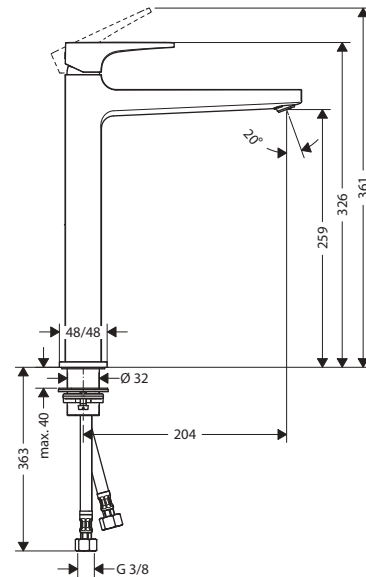

ZILVER
Concetti Italiani

Water Genius!

Zilver Cliff Basin Mixer Long

Item Code: ZCLF100,ZCLF100MB
ZCLF100BG

Description

Single Lever Long Basin Mixer 1/2"

For Single Hole Installation

Cartridge : 35mm Ceramic with Brass Stick
inclusive of

- Flexible connection hoses with brass nuts
- Chrome plating 0.2-0.3 μm
- Nickel plating 8-10 μm
- Minimum pressure 0.1 mpa /14.5psi/1bar

Available Colors:

Matt Black

Brush Gold