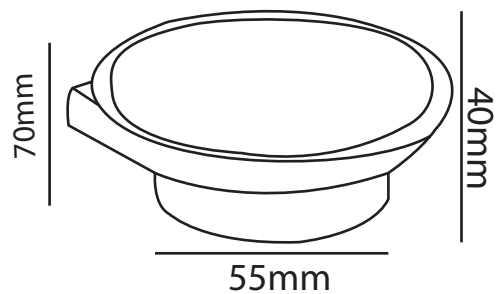

ZILVER
Concetti Italiani

Water Genius!

Zilver Soap Holder

Item Code :0066

Description

If there's a room that deserves a little *luxury*, it's the *bathroom*. Our Bold 006 series is durable, strong & luxury in design.

Features

- Hidden screw
- L key fixing system
- Chrome plated.