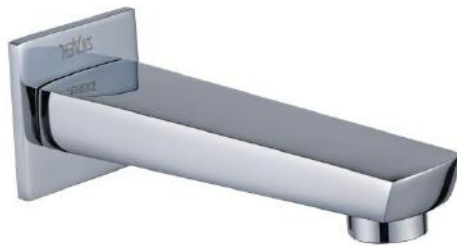

ZILVER[®]
Concetti Italiani

Water Genius!

Zilver Btah Spout

Item Code: ZSB05

Basic information:

- For Single Hole Installation
- Cartridge : 35 mm Ceramic inclusive of
- Flexible Connection hoses with brass nuts
- Aerator @2.2 gpm max. @60psi
- Chrome plating 0.2-0.3 micrometer
- Nickel Plating 8-10 micrometer
- Minimum pressure 0.1 mpa /14.5psi/ 1bar