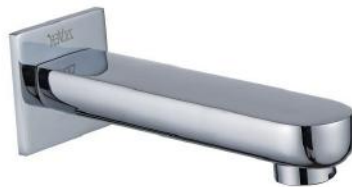

**ZILVER**<sup>®</sup>  
Concetti Italiani

Water Genius!

## Zilver Bath Spout Item Code: ZSB07