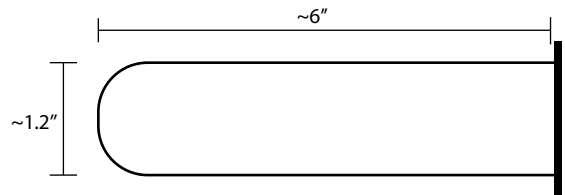

### Basic information:

- For Single Hole Installation
- Cartridge : 35 mm Ceramic inclusive of
- Flexible Connection hoses with brass nuts
- Aerator @2.2 gpm max. @60psi
- Chrome plating 0.2-0.3 micrometer
- Nickel Plating 8-10 micrometer
- Minimum pressure 0.1 mpa /14.5psi/ 1bar