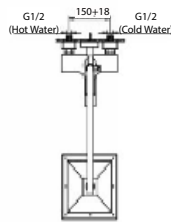

## Zilver Pyramid Open Shower

Item Code: ZPYD500

- Cartridge : 35mm
- Bath Mixer
- Head shower Rain
- Adjustable Open Rod (Telescopic Type)
- Chrome plating 0.2-0.3  $\mu\text{m}$
- Nickel plating 8-10  $\mu\text{m}$
- Minimum pressure 0.1 mpa /14.5psi/ 1bar