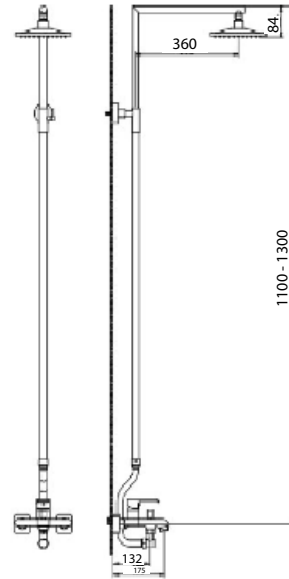

## Zilver Pyramid Open Shower

Item Code: ZPYD500

- Cartridge : 35mm
- Bath Mixer
- Head shower Rain
- Adjustable Open Rod (Telescopic Type)
- Chrome plating 0.2-0.3  $\mu\text{m}$
- Nickel plating 8-10  $\mu\text{m}$
- Minimum pressure 0.1 mpa /14.5psi/ 1bar