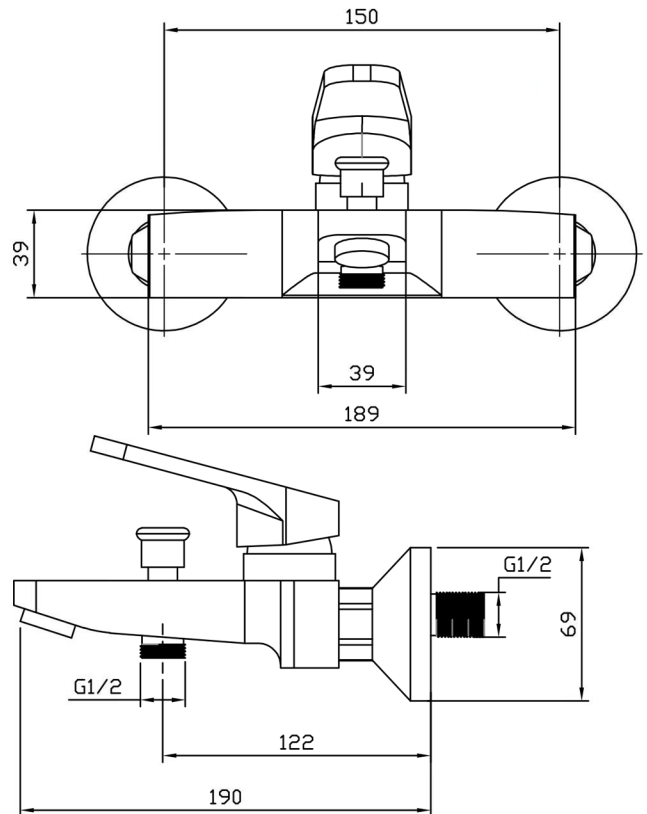

ZILVER[®]
Concetti Italiani

Water Genius!

Zilver Bath Mixer only Body

Item Code : ZTTN200

Basic information:

Checkout our beautiful Zilver Titan Series Bath Mixer new in our collection.

- Single lever bath Mixer 1/2"
- Cartridge : 35mm Ceramic
- inclusive of
- S Union & cover plates
- Manual two way Diverter
- Bath/shower in 1/2" outlet
- Chrome plating 0.5 μm
- Nickel plating 14 μm
- Minimum pressure 0.1 mpa /14.5psi/1bar