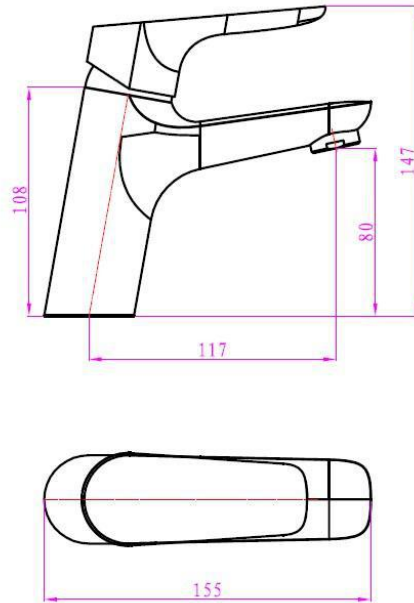

ZILVER®
Concetti Italiani

Water Genius!

Zilver Wash Basin Mixer Normal

Item Code : **ZTTN1001**

Basic information:

Checkout our Beautiful Zilver Titan Basin Mixer Series for your Washroom and Kitchen Solution.

- Single Lever Basin Mixer 1/2"
- For Single Hole Installation Cartridge :
- 40 mm Ceramic with Brass Stick
- inclusive of Flexible connection hoses
- with brass nuts
- Chrome plating 0.2-0.3 μm
- Nickel plating 8-10 μm
- Minimum pressure 0.1 mpa /14.5psi/1bar