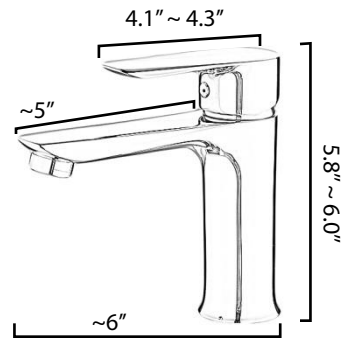

ZILVER[®]
Concetti Italiani

Water Genius!

Zilver Bali Basin Mixer Normal Item Code : ZBLI1001

Basic information:

Conventional geometric shape with softer edges made it a very versatile style.

- Bali Single Lever Normal Basin Mixer 1/2
- For Single Hole Installation
- Cartridge : 35mm Ceramic with Brass Stick
- Flexible connection hoses with brass nuts
- Chrome plating 0.2-0.3 μ m
- Nickel plating 8-10 μ m
- Minimum pressure 0.1 mpa /14.5psi/1bar