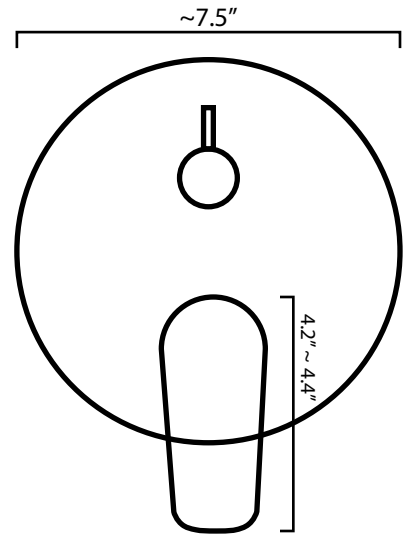

ZILVER[®]
Concetti Italiani

Water Genius!

Zilver Bali Concealed Bath Expose

Item Code : ZBLI705

Basic information:

Zilver Bali Series is one of the class in our product line. The product is offered with the natural look and offered at a very attractive price.

- Item include: Diverter, Handle Controlled, Expose Plate
- Made of: Brass Made
- Wall Mount Installation Type